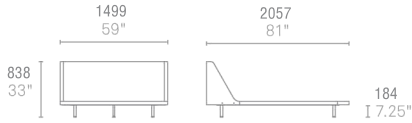

NOOK FULL

What do you get when a curved, upholstered headboard flows into a slim, padded frame? One seriously good-looking bed. It's enough to make you want to leave the lights on. Available in chalk, dark roast, and guacamole in twin, full, queen, and king sizes.

NOOK FULL
N01-BDFULL-GY
N01-BDFULL-BR
N01-BDFULL-GR

CHALK
DARK ROAST
GUACAMOLE

twin size pictured

CHALK

DARK ROAST

GUACAMOLE